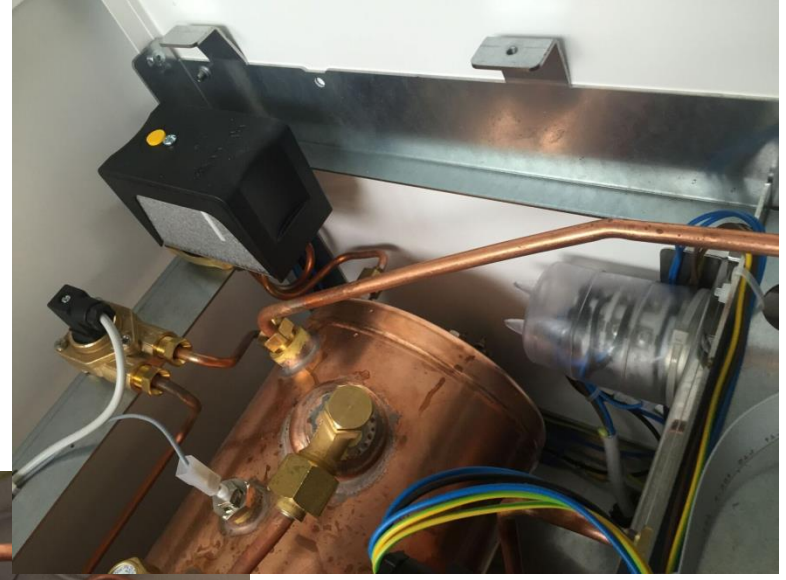

COMPAC Rock-Solid Technology

- ✓ Copper Boiler
- ✓ Copper Pipes
- ✓ Sirai Pressostat
- ✓ Rotary Pump
- ✓ Brass Flowmeters
- ✓ Super-Service-Friendly

AUS 1300 324 111

NZ 0800 324 111

ESSENTIALCOFFEE.COM.AU

ESSENTIALCOFFEE.CO.NZ