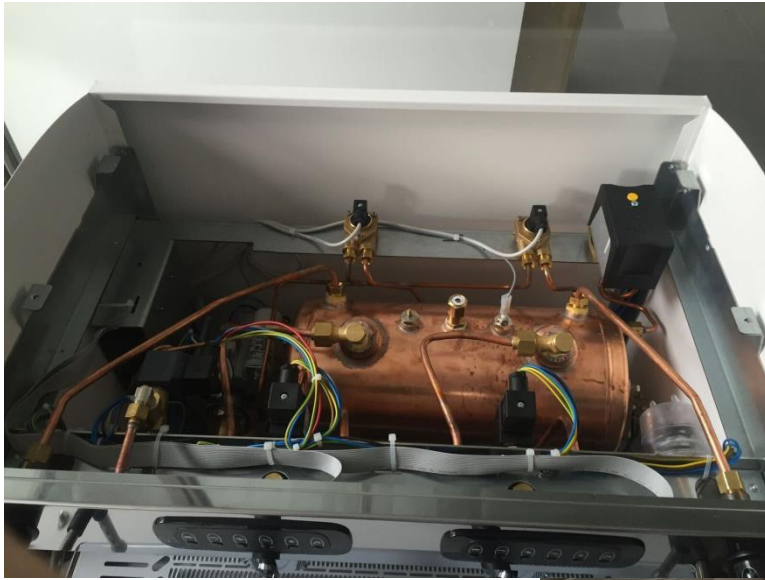

COMPAC Rock-Solid Technology

- ✓ Copper Boiler
- ✓ Copper Pipes
- ✓ Sirai Pressostat
- ✓ Rotary Pump
- ✓ Brass Flowmeters
- ✓ Super-Service-Friendly

AUS 1300 324 111

NZ 0800 324 111

ESSENTIALCOFFEE.COM.AU

ESSENTIALCOFFEE.CO.NZ