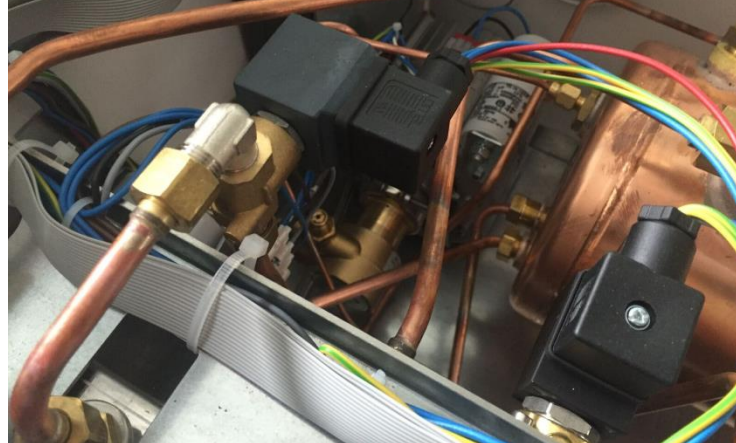

COMPAC Rock-Solid Technology

- ✓ Copper Boiler
- ✓ Copper Pipes
- ✓ Sirai Pressostat
- ✓ Rotary Pump
- ✓ Brass Flowmeters
- ✓ Super-Service-Friendly

AUS 1300 324 111

NZ 0800 324 111

ESSENTIALCOFFEE.COM.AU

ESSENTIALCOFFEE.CO.NZ